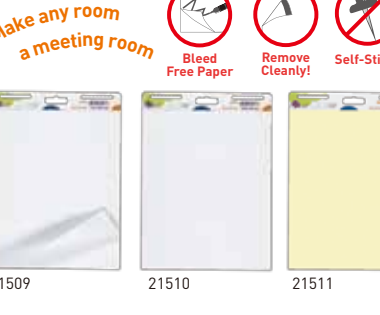

Meeting Pad

Additional adhesive strip near the bottom of the pad, so each sheet attaches flat to the surface.