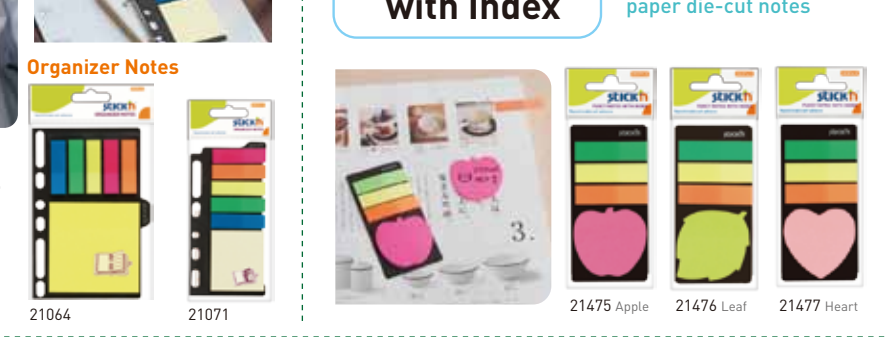

Fancy Notes with Index